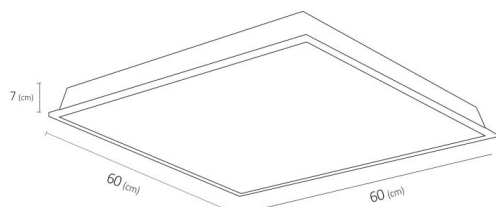

IP55

Order Code (mm)	Connected Load (W)	Colour Temperature (K)	Luminous Efficacy (LM/W)	Luminous Flux (Lm)	Body Colour
M114W5440	54	4000	120	6480	White
M114W5450	54	5000	120	6480	White
M114W5465	54	6500	120	6480	White
M114W3640	36	4000	120	4320	White
M114W3650	36	5000	120	4320	White
M114W3665	36	6500	120	4320	White