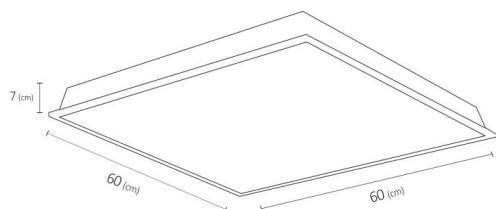

IP55

Order Code (mm)	Connected Load (W)	Colour Temperature (K)	Luminous Efficacy (LM/W)	Luminous Flux (Lm)	Body Colour
M114W5440	54	4000	120	6480	White
M114W5450	54	5000	120	6480	White
M114W5465	54	6500	120	6480	White
M114W3640	36	4000	120	4320	White
M114W3650	36	5000	120	4320	White
M114W3665	36	6500	120	4320	White