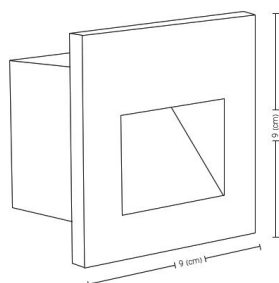

400  
g

FLICKER  
FREE

IP55

Order Code (mm)	Connected Load (W)	Colour Temperature (K)	Luminous Efficacy (LM/W)	Luminous Flux (Lm)	Body Colour
M561WF640	6	4000	120	720	White
M561WF650	6	5000	120	720	White
M561WF665	6	6500	120	720	White