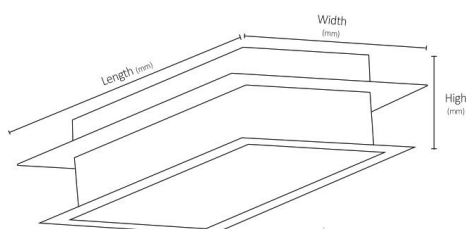

Cleanroom

200×1200 mm
300×1200 mm

- steel sheet body material
- Top made of stainless steel
- Electro Static Powder Coated
- Diffuser made of polystyrene with tempered glass
- Standard 3 Pole Terminal
- hosta form module holding pin
- Electronic driver
- Access from top and bottom

PF
>0.97

Order Code	Connected Load (W)	Colour Temperature (K)	Luminous Flux (Lm)	Body Colour	Dimension (mm)		
					L	W	H
M651W4840	48	4000	5760	White	1200	300	40
M651W4850	48	5000	5760	White	1200	300	40
M651W4865	48	6500	5760	White	1200	300	40
M651W6040	60	4000	7200	White	1200	300	40
M651W6050	60	5000	7200	White	1200	300	40
M651W6065	60	6500	7200	White	1200	300	40
M652W4840	48	4000	5760	White	1200	200	60
M652W4850	48	5000	5760	White	1200	200	60
M652W4865	48	6500	5760	White	1200	200	60
M652W4840	60	4000	7200	White	1200	200	60
M652W4850	60	5000	7200	White	1200	200	60
M652W4865	60	6500	7200	White	1200	200	60