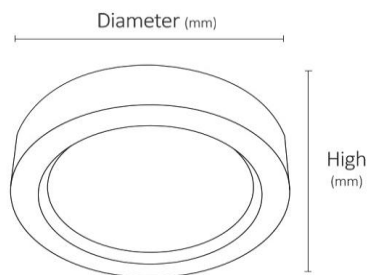

| Order Code | Connected Load (W) | Colour Temperature (K) | Luminous Flux (Lm) | Body Colour | Dimension (mm) |    |
|------------|--------------------|------------------------|--------------------|-------------|----------------|----|
|            |                    |                        |                    |             | D              | H  |
| M231W1540  | 15                 | 4000                   | 1800               | White       | 180            | 50 |
| M231W1550  | 15                 | 5000                   | 1800               | White       | 180            | 50 |
| M231W1565  | 15                 | 6500                   | 1800               | White       | 180            | 50 |
| M232W1840  | 18                 | 4000                   | 2160               | White       | 220            | 50 |
| M232W1850  | 18                 | 5000                   | 2160               | White       | 220            | 50 |
| M232W1865  | 18                 | 6500                   | 2160               | White       | 220            | 50 |
| M233W2440  | 24                 | 4000                   | 2880               | White       | 250            | 50 |
| M233W2450  | 24                 | 5000                   | 2880               | White       | 250            | 50 |
| M233W2465  | 24                 | 6500                   | 2880               | White       | 250            | 50 |