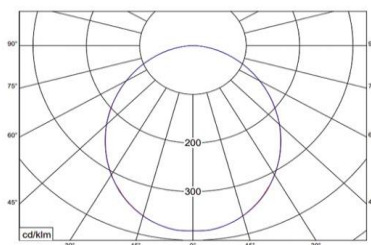

| Order Code | Connected Load (W) | Colour Temperature (K) | Luminous Flux (Lm) | Body Colour | Dimension (mm) |    |
|------------|--------------------|------------------------|--------------------|-------------|----------------|----|
|            |                    |                        |                    |             | D              | H  |
| M231W1540  | 15                 | 4000                   | 1800               | White       | 180            | 50 |
| M231W1550  | 15                 | 5000                   | 1800               | White       | 180            | 50 |
| M231W1565  | 15                 | 6500                   | 1800               | White       | 180            | 50 |
| M232W1840  | 18                 | 4000                   | 2160               | White       | 220            | 50 |
| M232W1850  | 18                 | 5000                   | 2160               | White       | 220            | 50 |
| M232W1865  | 18                 | 6500                   | 2160               | White       | 220            | 50 |
| M233W2440  | 24                 | 4000                   | 2880               | White       | 250            | 50 |
| M233W2450  | 24                 | 5000                   | 2880               | White       | 250            | 50 |
| M233W2465  | 24                 | 6500                   | 2880               | White       | 250            | 50 |