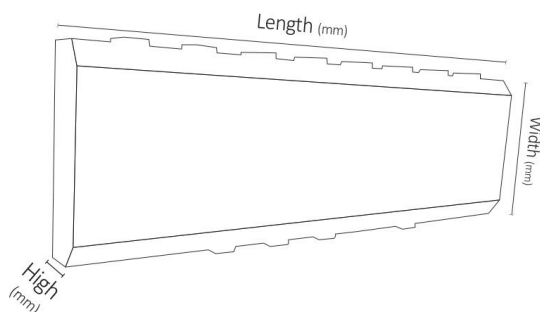

Order Code	Connected Load (W)	Colour Temperature (K)	Luminous Flux (Lm)	Body Colour	Dimension (mm)		
					L	W	H
M615S2040	20	4000	1800	silver	1300	380	90
M615S2050	20	5000	1800	silver	1300	380	90
M615S2065	20	6500	1800	silver	1300	380	90