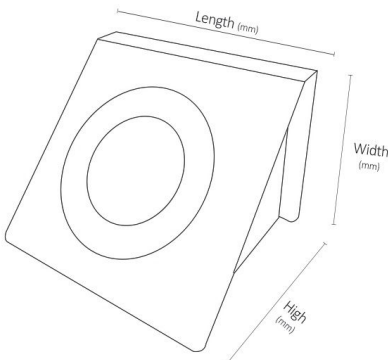

Order Code	Connected Load (W)	Colour Temperature (K)	Luminous Flux (Lm)	Body Colour	Dimension (mm)		
					L	W	H
M541W540	5	4000	600	White	125	125	95
M541W550	5	5000	600	White	125	125	95
M541W565	5	6500	600	White	125	125	95
M541B540	5	4000	600	black	125	125	95
M541B550	5	5000	600	black	125	125	95
M541B565	5	6500	600	black	125	125	95
M541S540	5	4000	600	silver	125	125	95
M541S550	5	5000	600	silver	125	125	95
M541S565	5	6500	600	silver	125	125	95