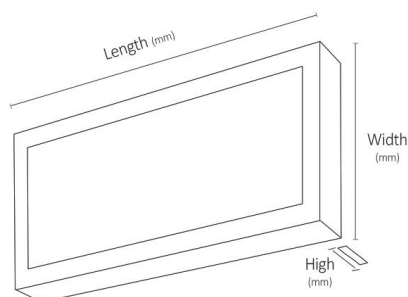

- Self Contained/ Without Battery
- Maintained / Non Maintained
- Steel sheet body material
- Electro Static Powder Coated
- Replaceable Lithium Battery
- Connected Load in Emergency Mode 4watt
- Maximum Viewing Distance 32m
- Polyamide terminal 3 pole material
- Fire Fighting Dept. Certified
- 5 hours battery support

- با باتری / بدون باتری (با برق شبکه)
- دائم روشن / روشن در حالت اضطراری
- بدنه از جنس ورق فولادی
- پوشش رنگ پودری الکترواستاتیک
- باتری لیتیومی قابل تعویض
- توان مصرفی ۴ وات در حالت اضطراری
- حداکثر فاصله قابل دید ۳۲ متر
- ترمینال ۳ خانه از جنس پلی آمید
- دارای تاییدیه آتشنشانی
- پشتیبانی ۵ ساعته باتری

5 Years
Garranty

10 Years
Warranty

SMD
LAMP

50'000
Rated Lifetime

220 V
AC

CRI
>85

I_(THD)
<15

PF
>0.97

Order Code	Connected Load (W)	Colour Temperature(K)	Working Mode	Body Colour	Dimension (mm)		
					L	W	H
M441W1065	10	6500	Maintained	White	336	163	61
M441B1065	10	6500	Maintained	Black	336	163	61
M442W1065	10	6500	Non Maintained	White	336	163	61
M442B1065	10	6500	Non Maintained	Black	336	163	61
M443W1065	10	6500	Without Battrey	White	336	163	61
M443B1065	10	6500	Without Battrey	Black	336	163	61